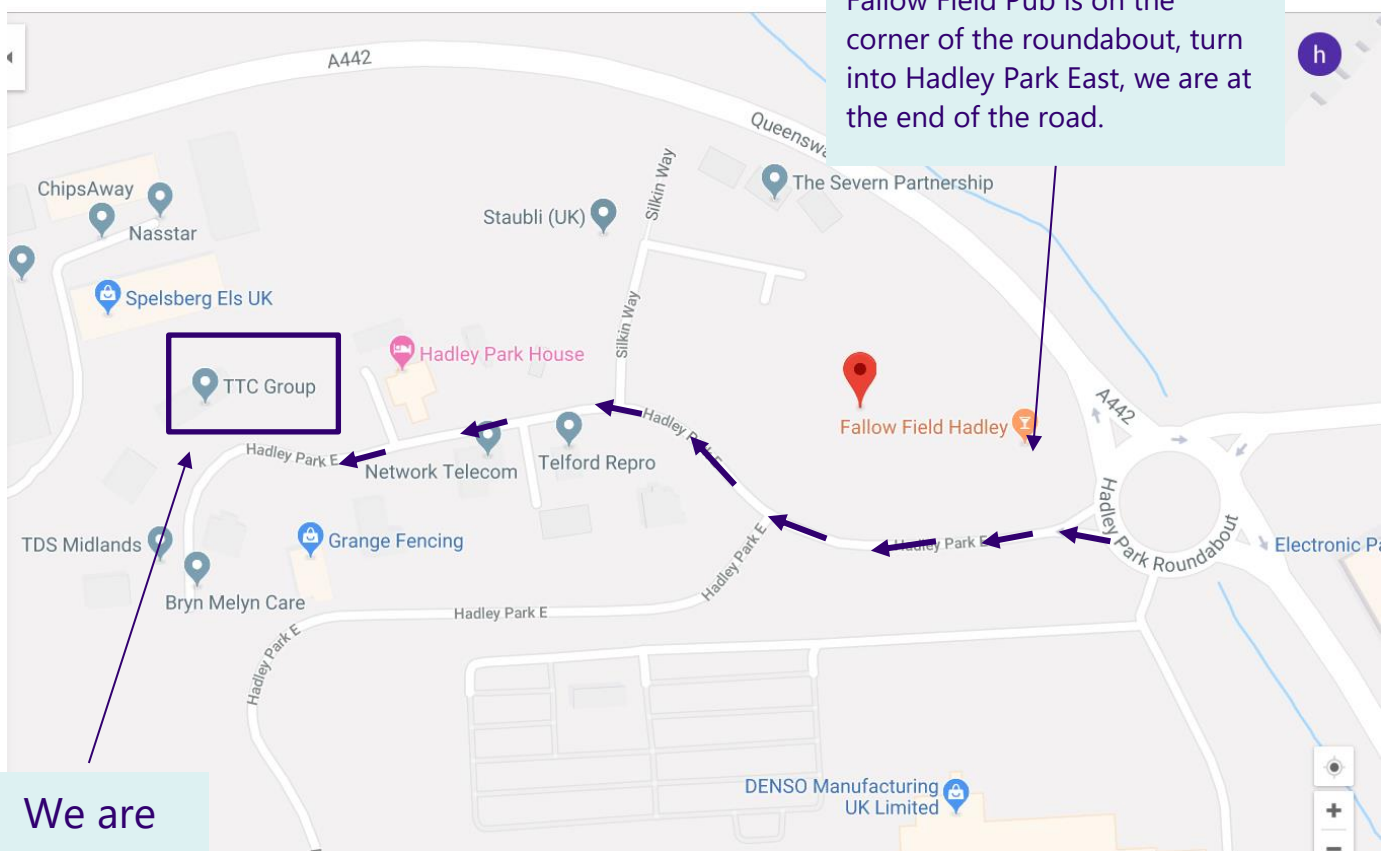

TTC Group

T: 0330 024 1805

E: contactus@ttc-uk.com

www.thettcgroup.com

Directions to TTC HQ Telford

TTC Group HQ

Hadley Park East
Telford
TF1 6QJ

Fallow Field Pub is on the corner of the roundabout, turn into Hadley Park East, we are at the end of the road.

By rail

Nearest train station is Telford Central Station (TF3 4LZ) which is a 10-minute car journey to the office. There are taxis' available from the station.